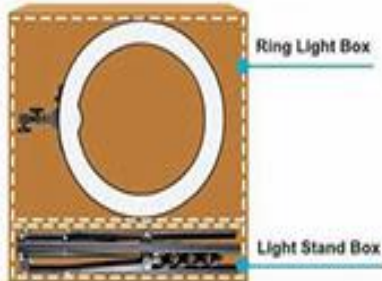

MONTERING

Følg bruksanvisningen under ved montering, speil og oransje deksler følger ikke med denne modellen – RL-20:

(1) Open the Package Box